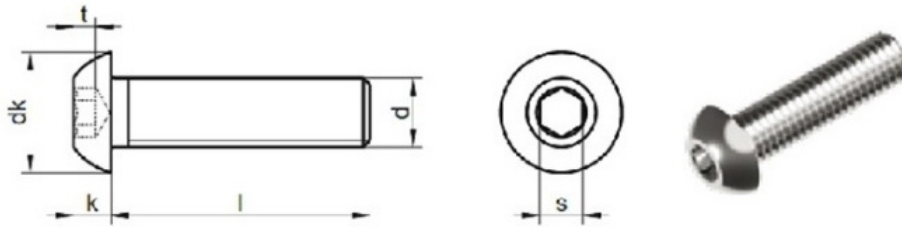

## ALLEN BUTTON HEAD SCREW FULL THREAD SS304

## DIN 7380

**DIN 7380**  
**BUTTON HEAD SCREW FULL THREADED**

**MVD PART NO DESIGNATION**

MV    7380    MX    LX    S / SS    XX  
          ↓       ↓       ↓       ↓       ↓  
          DIN NO    THREAD    LENGTH    Material Code    Plating Code

Thread (d)	M3	M4	M5	M6	M8	M10	M12
P	0.5	0.7	0.8	1	1.25	1.5	1.75
DK max.	5.7	7.6	9.5	10.5	14	17.5	21.
K max.	1.65	2.2	2.75	3.3	4.4	5.5	6.6
s	7	2.5	3	4	5	6	8
t	1.04	1.3	1.56	2.08	2.6	3.12	4.16
Length	As per requirement						

*Fastening Everything*

SPECIFICATIONS & DETAILS			
MVD PART CODE	MV7380MXXSS	MVD DESCRIPTION	ALLEN BUTTON HD SS304 MXX
DRAWN BY	ABHISHEK	APPROVED BY	MAGESH
DRAWING REV. NO	00	MATERIAL	STAINLESS STEEL 304
DATE		FINISH	SELF FINISH
ALL DIMENSIONS ARE IN MM, UNLESS SPECIFIED			